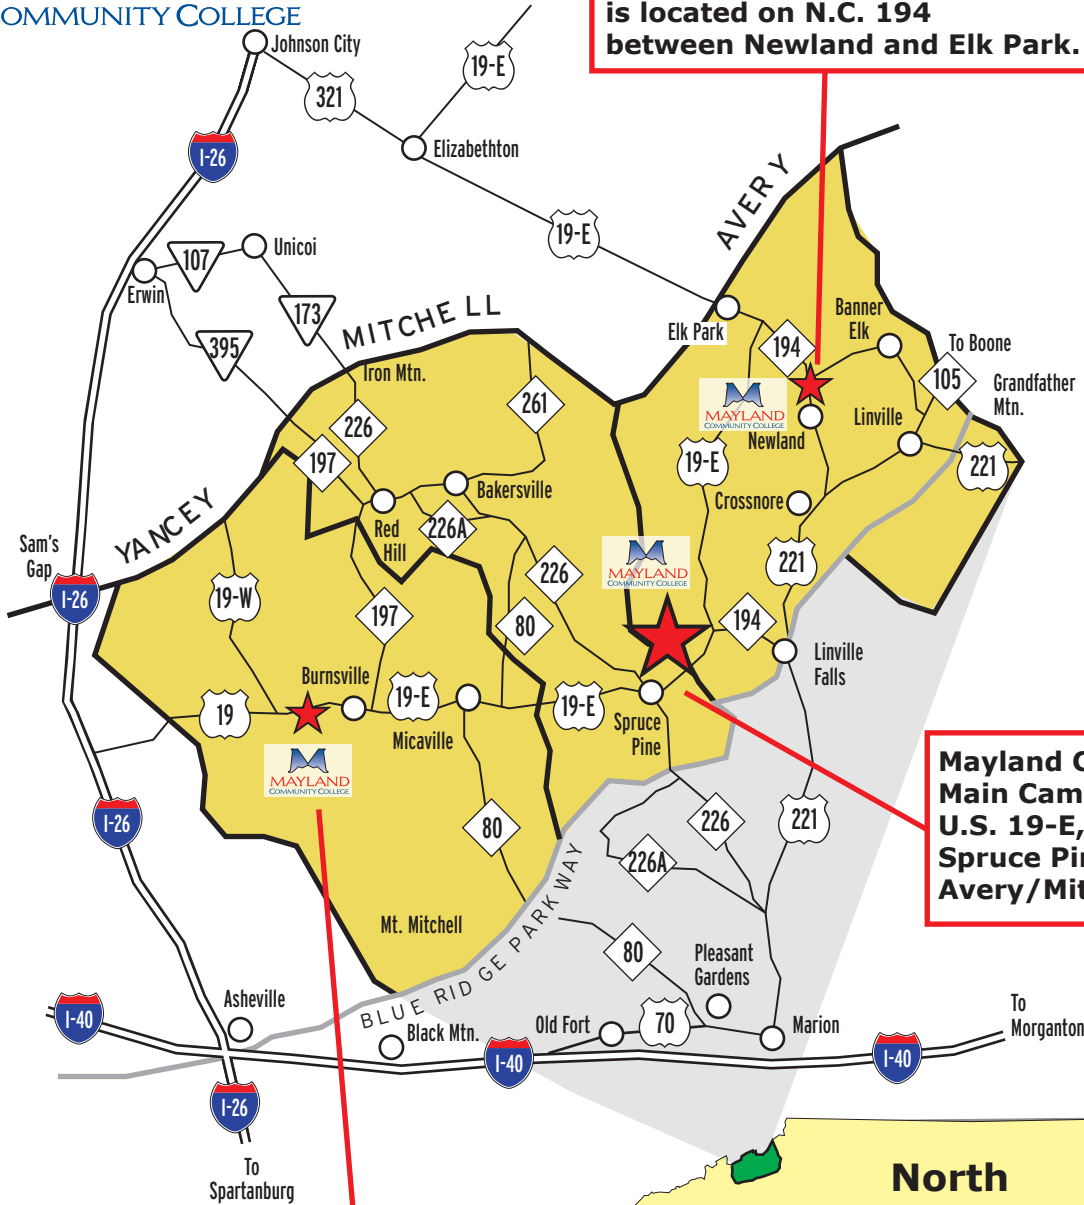

Campus Locations Map

MAYLAND
COMMUNITY COLLEGE

Mayland's Avery Campus is located on N.C. 194 between Newland and Elk Park.

Mayland Community College's Main Campus is located on U.S. 19-E, 2 miles east of Spruce Pine at the Avery/Mitchell County line.

Mayland's Yancey Campus is located off U.S. 19-E, 1 mile west of Burnsville across from the entrance to Mountain Heritage High School on Wheeler Hills Road.